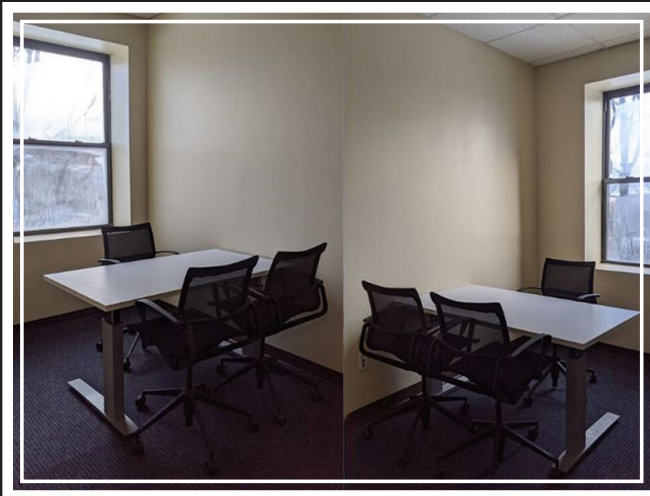

CONFERENCE ROOM

Conference Room

- Conference Table Seating | 15-20
- Reception/Networking | 30-40
- Classroom Style | 20-30
- AV included
- Kitchen and Restrooms
- Speaker Phone

Daily Member Rental\$100

SATELLITE OFFICE

Satellite Offices - 2

- Adjustable Standing Table
- Three Chairs
- AV included
- Kitchen and Restrooms

Daily Member Rental\$100

Monthly Member Rental\$500

7:00 a.m. 8:00 p.m. Monday – Friday
 Access Code Provided if Outside of Chamber Hours
 Convenient Parking Next Door – Patriot Garage
 Free On-street Parking after 5:30 p.m.